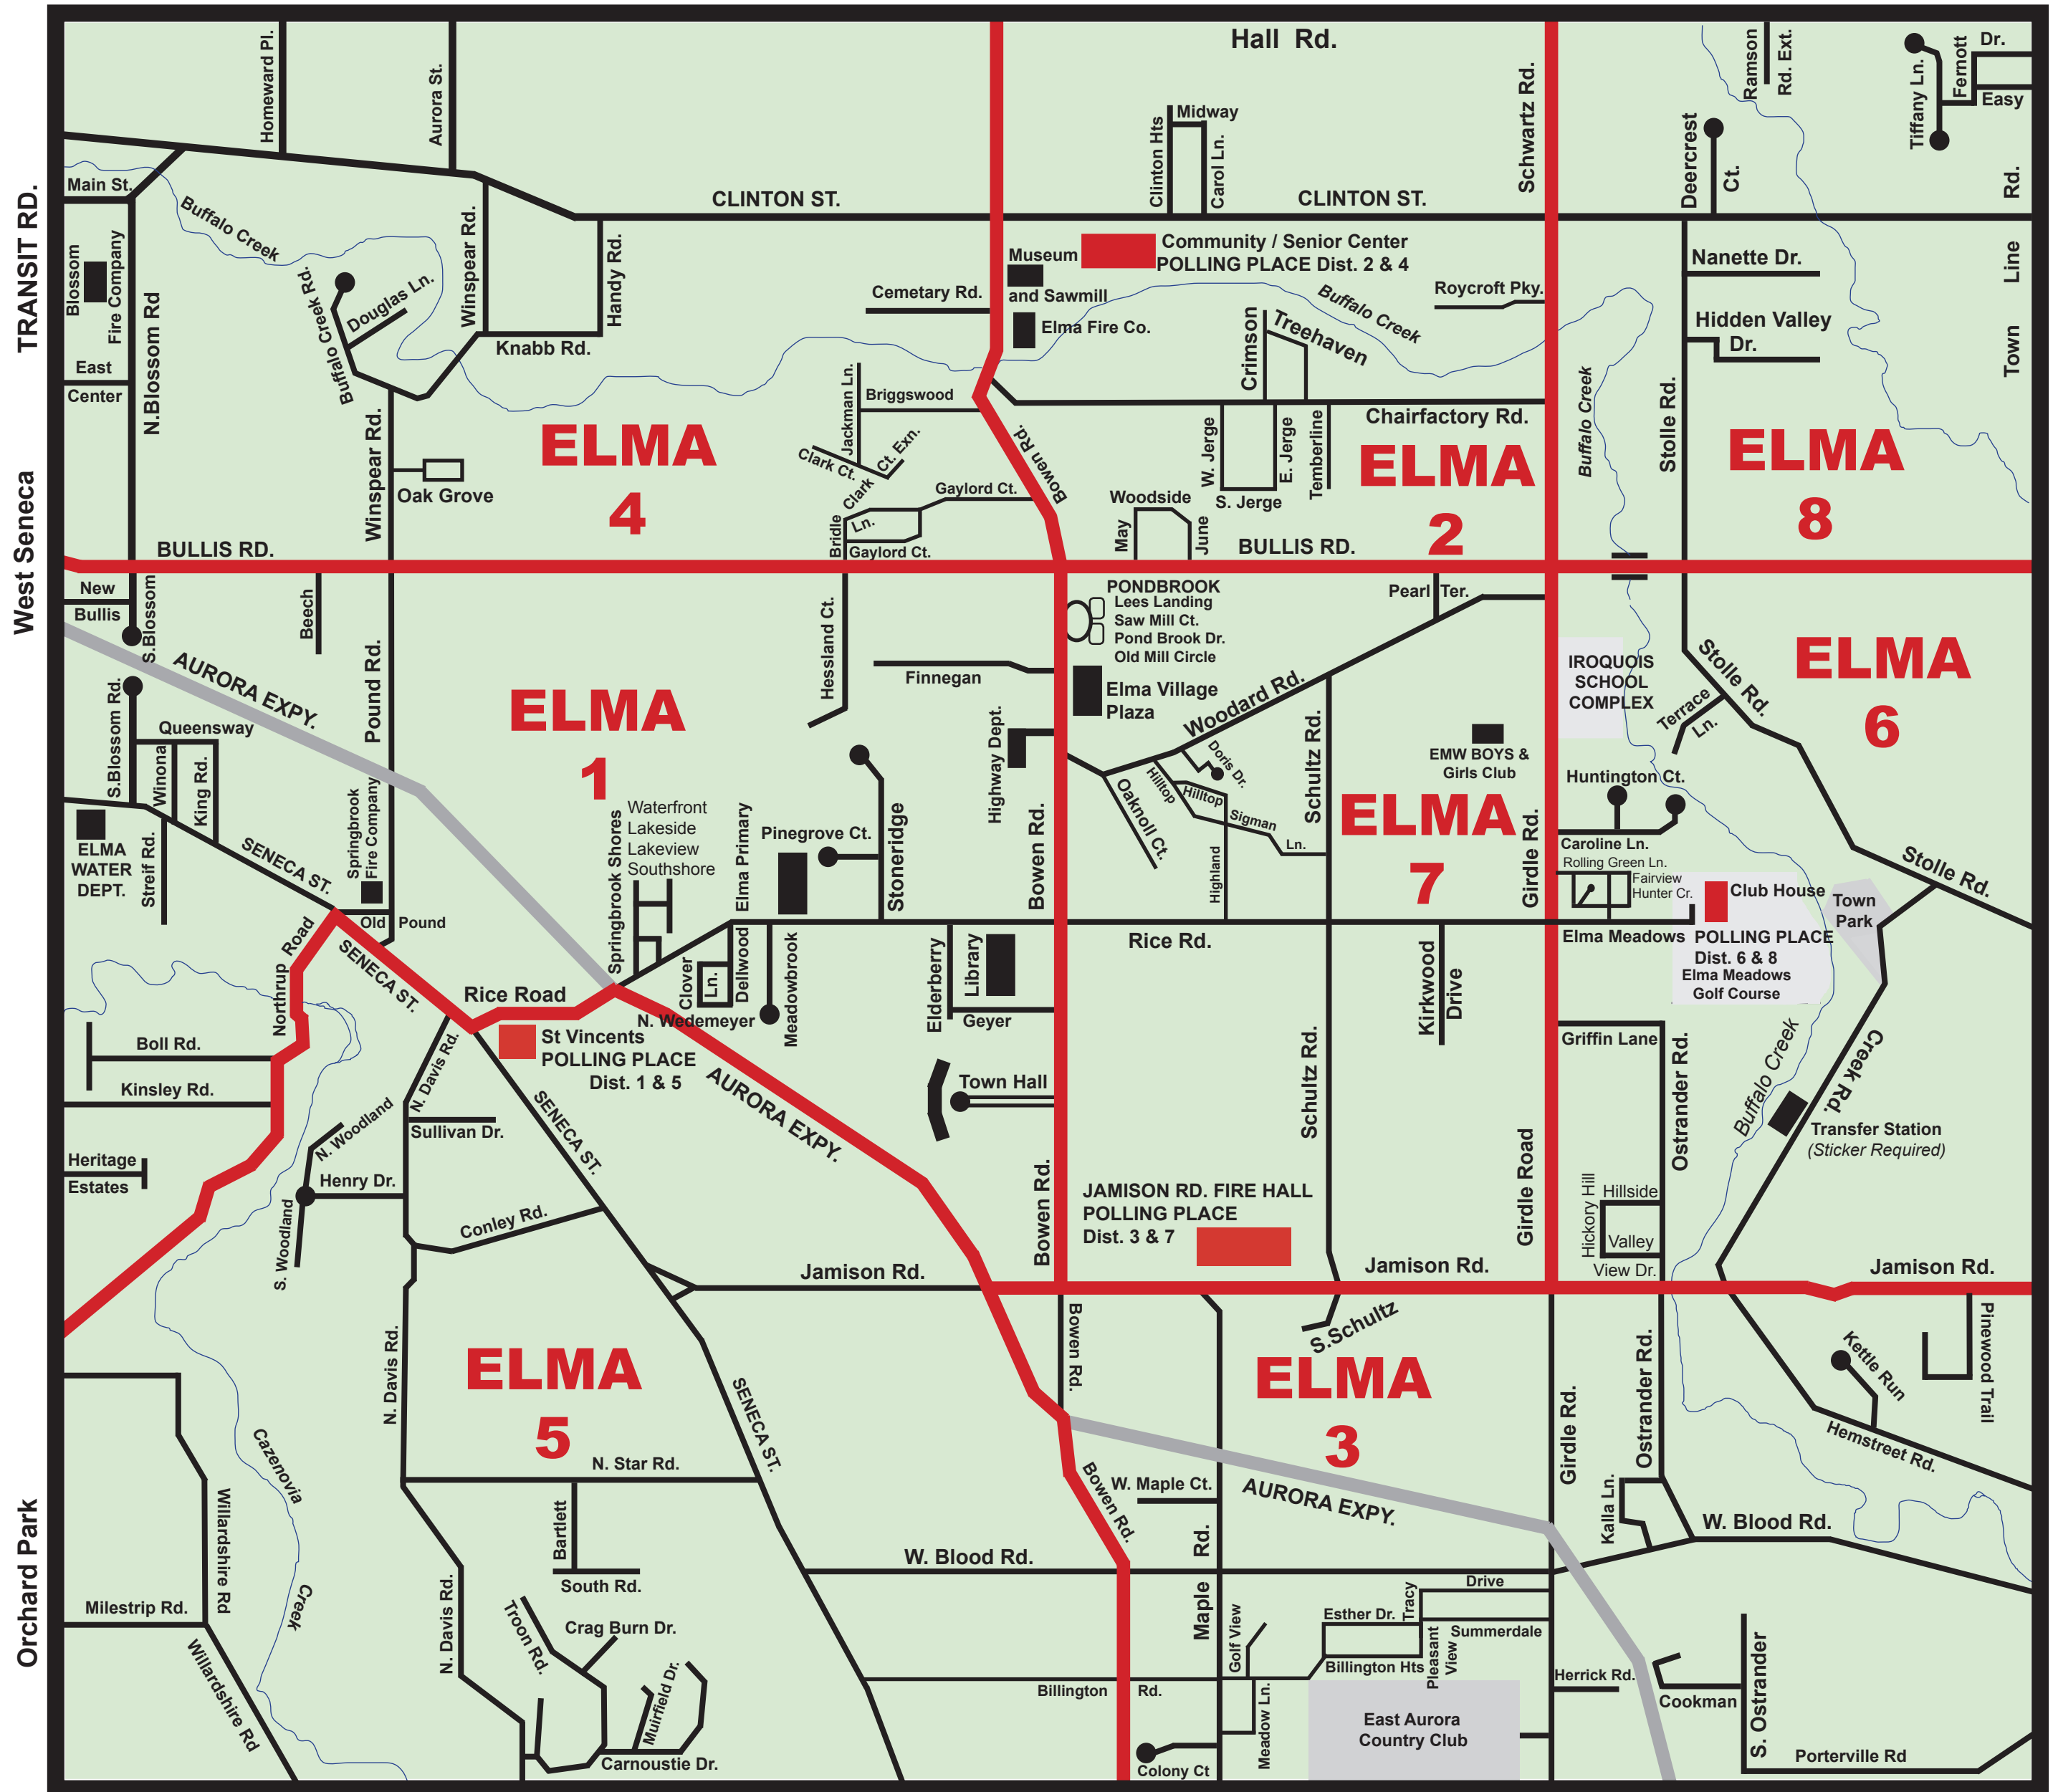

Town of Elma Election Districts

Lancaster

■ Designates Polling Places
 Election District Boundaries

POLLING PLACES	
District 1.....	St. Vincents School
District 2.....	Senior/Community Center
District 3.....	Jamison Fire Hall
District 4.....	Senior/Community Center
District 5.....	St Vincents School
District 6.....	Elma Meadows Club House
District 7.....	Jamison Fire Hall
District 8.....	Elma Meadows Club House

ELMA STREET FINDER

Street	Dist.
Aurora Street.....	4
Bartlett Road.....	5
Beech.....	1
Billington Rd...1331 - 1751	5
1752 - 2172	3
Billington Heights.....	5
Blossom Road N.....	3
Blossom Road S.....	3
Boll Road.....	1
Bowen Road.....	5
410-700	3
511-511.....	3
771-1051.....	3
780-1010.....	5
1071-1241.....	3
1100-1200.....	3
1271-1841.....	7
1430-1850.....	1
1901-2461.....	7
1910-2460.....	1
2510-3440.....	4
2541-3441.....	2
Bridle Lane.....	4
Briggswood.....	4
Buffalo Creek Rd.....	4

Street	Dist.
Townline Rd.....	8
Tracy Dr.....	3
Transit Rd...621-1241.....	5
1301-1421.....	5
1501-2699.....	1
2827-3031.....	4
3421-3431.....	4
Treehaven Ln.....	2
Troon Rd.....	5
Valley View Dr.....	6
W. Blood Rd. 1241-1750.....	5
1770-3330.....	3
1831-2060.....	3
W. Jerge Dr.....	2
Waterfront Ln.....	1
Willardshire Rd.....	5
Winona Rd.....	1
Winspear Rd.....	4
Woodard Rd.....	7
Woodland Rdg.....	5
Woodside Dr.....	2